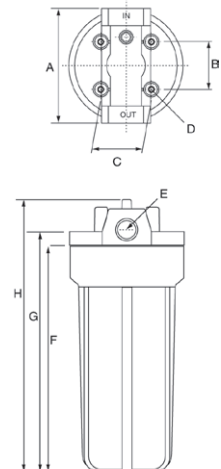

Plastic Filter Housings

Our comprehensive selection of plastic filter housings include products from the brands and companies of Flowmatic®, Pentair, Enpress, TGI, and Watts.

Flowmatic - Plastic Filter Housing

Features & Benefits

- Full product line for more types, models, pipe fittings and options than anyone in the business!
- Heavy duty construction, made using high quality FDA grade polypropylene.
- Superior chemical resistance from many aggressive chemicals.
- Buttress thread design for superior sealing and security.
- Thick side walls with heavy-duty ribs to provide greater strength.
- Temperature rated to 125°F (52°C).
- Pressure rated to 125 psi (8.75 bar).
- Cap, sump and top-seated o-rings compress to provide leak proof sealing.
- NSF Standard 42 certified (FH4200WW14, FH4200BB14, FH4200WW34).

ANSI / NSF 42
CERTIFIED
FH4200WW14
FH4200WW34
FH4200BB14

MODEL NO.	SIZE	DIMENSIONS							
		A	B	C	D	E	F	G	H
500 Series	5"	4.28"	1.57"	1.18"	0.16"	X	5.7"	7.0"	7.5"
4000 Series	10"	4.72"	1.57"	1.18"	1.18"	X	10.5"	11.0"	11.8"
4200 Series	10"	4.72"	1.57"	1.18"	1.18"	X	10.5"	11.0"	11.8"
7000 Series	20"	4.72"	1.57"	1.18"	1.18"	X	20.47"	21.26"	22.8"
4500 Series	10"	5.35"	2.22"	2.28"	0.23"	X	10.43"	11.49"	12.5"
8000 Series	20"	5.35"	2.22"	2.28"	0.23"	X	20.47"	21.26"	22.8"
Full-Flow	10"	7.28"	3.03"	3.03"	0.275"	X	11.33"	11.57"	14.0"
Full-Flow	20"	7.28"	3.03"	3.03"	0.275"	X	21.25"	21.65"	24.0"

x = Depends on size of pipe fitting selected